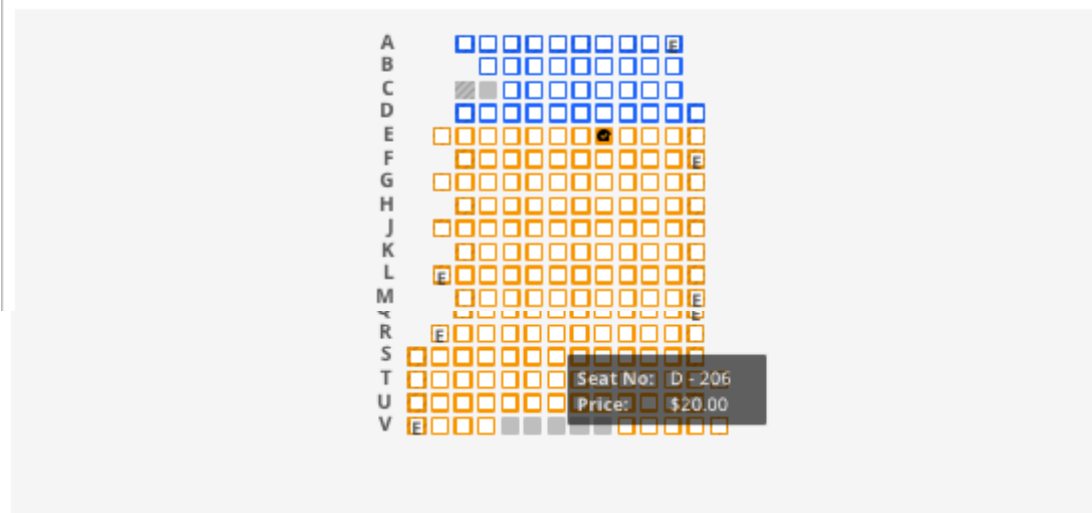

MULTI-SHOW FAMILIES

STEP 4B: Select your seats within your selected section

***Important Note:** Note that the first few rows in every section are Premium Seating areas. *Ensure that the seats you select for each show are either all premium or all regular seats for the ticket discount to tabulate correctly.*